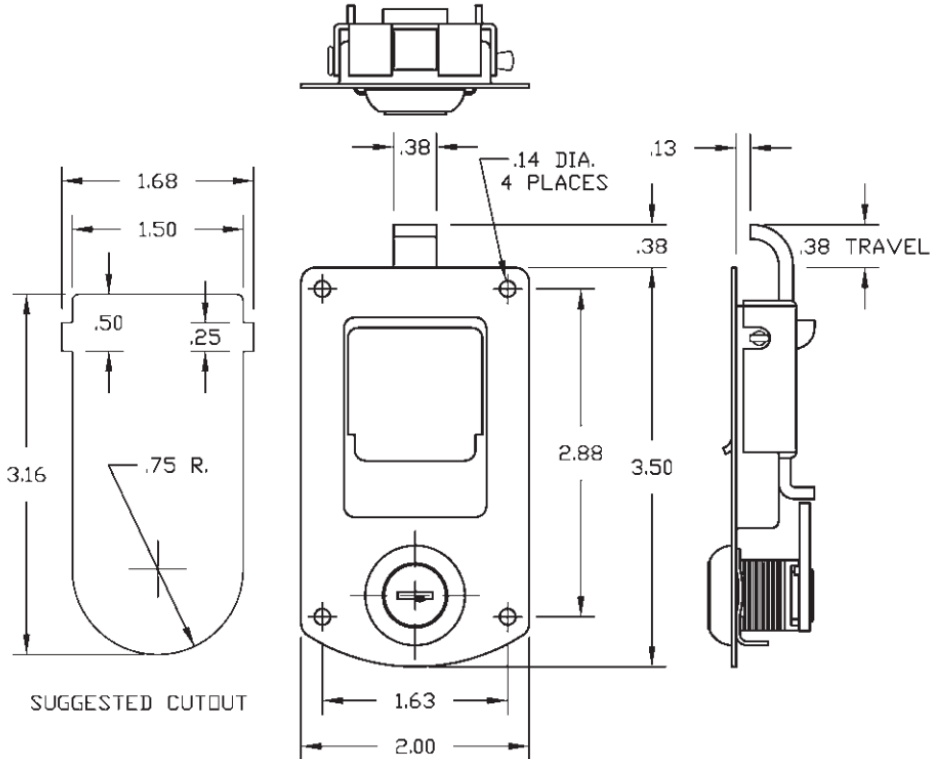

4860 / 4861 Medium Paddle Latch

Features

- Installation with mounting screws or rivets
- Available as locking or non-locking

Material

- Carbon steel or stainless steel

Part No.	Material	Type
4860	Carbon Steel	Key Locking
4861		Non Locking
4860-SS	Stainless Steel	Key Locking
4861-SS		Non Locking

Dimensions in inches